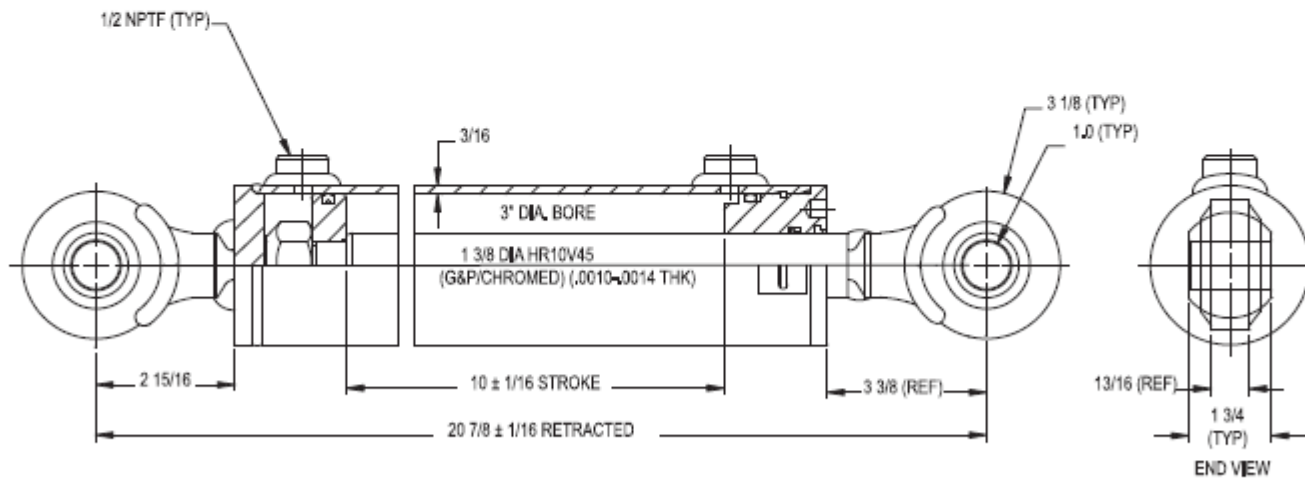

# TOP LINK CYLINDER

Model Number BD-0228 - Category II

## FEATURES:

- 3000 PSI Working Pressure
- 3" Bore x 10" Stroke
- Double Acting
- 1/2" NPTF Ports
- 1 3/8" Hard Chrome Plated Rod
- 20 7/8" Closed Length (Pin Center to Pin Center)
- Swivel End Fittings At Both Ends For 1" Diameter Pins