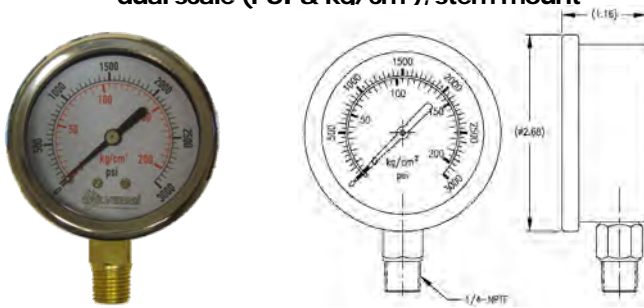

A C C E S S O R I E S

Pressure Gauges

2 1/2" Round Face, stainless body, 1/4 NPT (male brass fitting), dual scale (PSI & kg/cm²), center back mount

MODEL NO.	PSI	LIST PRICE
WLGC-600	0 - 600 PSI	14.00
WLGC-1000	0 - 1000 PSI	14.00
WLGC-2000	0 - 2000 PSI	14.00
WLGC-3000	0 - 3000 PSI	14.00

2 1/2" Round Face, stainless body, 1/4 NPT (male brass fitting), dual scale (PSI & kg/cm²), stem mount

MODEL NO.	PSI	LIST PRICE
WLGS-600	0 - 600 PSI	14.00
WLGS-1000	0 - 1000 PSI	14.00
WLGS-2000	0 - 2000 PSI	14.00
WLGS-3000	0 - 3000 PSI	14.00
WLGS-5000	0 - 5000 PSI	14.00