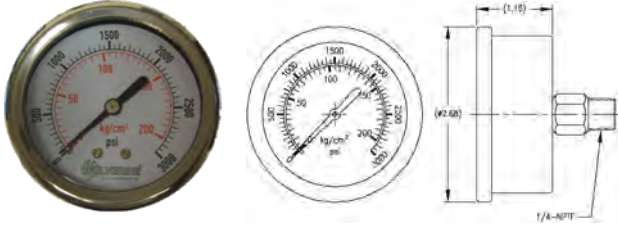

A C C E S S O R I E S

Pressure Gauges

2 1/2" Round Face, stainless body, 1/4 NPT (male brass fitting), dual scale (PSI & kg/cm²), center back mount

MODEL NO.	PSI	LIST PRICE
WLGC-600	0 - 600 PSI	14.00
WLGC-1000	0 - 1000 PSI	14.00
WLGC-2000	0 - 2000 PSI	14.00
WLGC-3000	0 - 3000 PSI	14.00

2 1/2" Round Face, stainless body, 1/4 NPT (male brass fitting), dual scale (PSI & kg/cm²), stem mount

MODEL NO.	PSI	LIST PRICE
WLGS-600	0 - 600 PSI	14.00
WLGS-1000	0 - 1000 PSI	14.00
WLGS-2000	0 - 2000 PSI	14.00
WLGS-3000	0 - 3000 PSI	14.00
WLGS-5000	0 - 5000 PSI	14.00