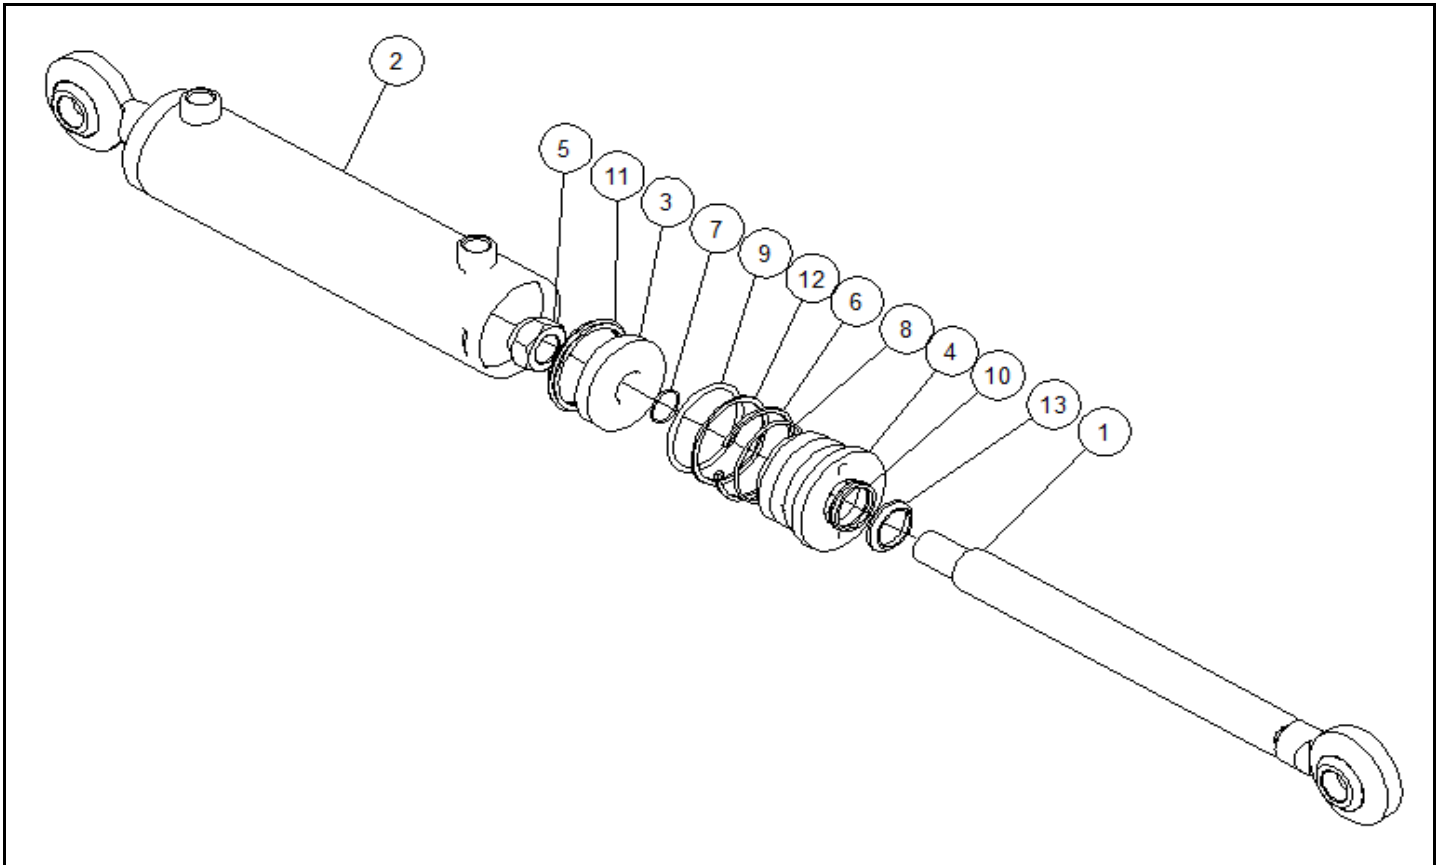

TOP LINK CYLINDER

BD-0228 CATEGORY II

BD-0228 3.00 BORE

MODEL	ITEM	QUANTITY	PART NUMBER	DESCRIPTION
BD-0228	1	1	020700221	PISTON ROD ASSY
BD-0228	2	1	061500814	BUTT & TUBE ASSY
BD-0228	3	1	071500373	PISTON
BD-0228	4	1	081500267	GLAND
BD-0228	5	1	220000210	LOCKNUT
BD-0228	6	1*	230007300	SQ. WIRE RETAINER
BD-0228	7	1*	240000022	O-RING
BD-0228	8	1*	240000145	O-RING
BD-0228	9	1*	240000334	O-RING
BD-0228	10	1*	240037106	ROD U-CUP
BD-0228	11	1*	240060334	CROWN SEAL
BD-0228	12	1*	240061334	BU-WASHER
BD-0228	13	1*	250001220	WIPER
BD-0228	14	1*	270011077	SQ WIRE WINDOW TAPE**
BD-0228	15	1*	270030300	INSTALLATION RING**
BD-0228		1	PMCK-BD-0228	PACKING KIT

**ITEMS ARE NOT SHOWN BUT ARE INCLUDED IN PACKING KIT.