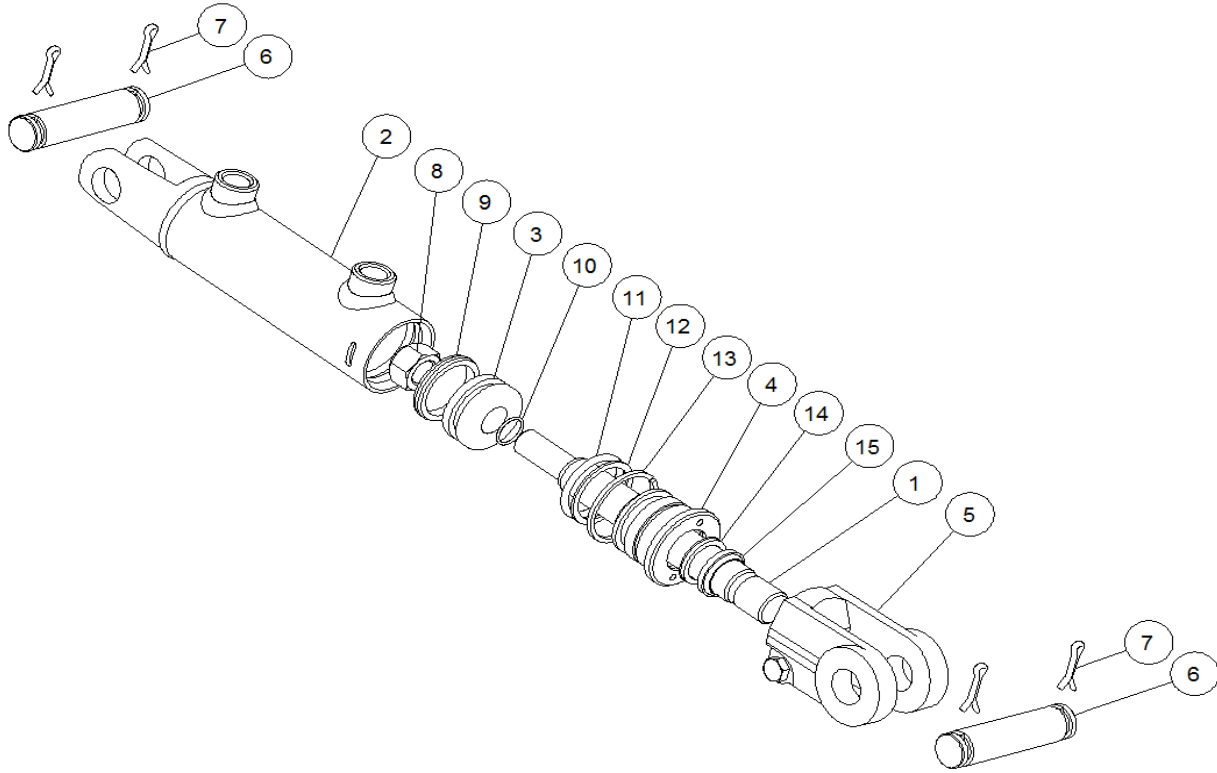

THE SWORD LINE

ALL PURPOSE LINE

PMC-42000 2.00\"/>

MODEL	ITEM	QUANTITY	PART NUMBER	DESCRIPTION
PMC-42000	12	1*	240061326	BU-WASHER
PMC-42000	13	1*	240037071	ROD U-CUP
PMC-42000	14	1*	230007200	SQ WIRE RETAINER
PMC-42000	15	1*	250001216	WIPER
PMC-42000	16	1**	270030200	INSTALLATION RING
PMC-42000	17	1**	270020183	U-CUP
PMC-4200		1	PMCK-42000	PACKING KIT

**ITEM NOT SHOWN BUT INCLUDED IN PACKING KIT