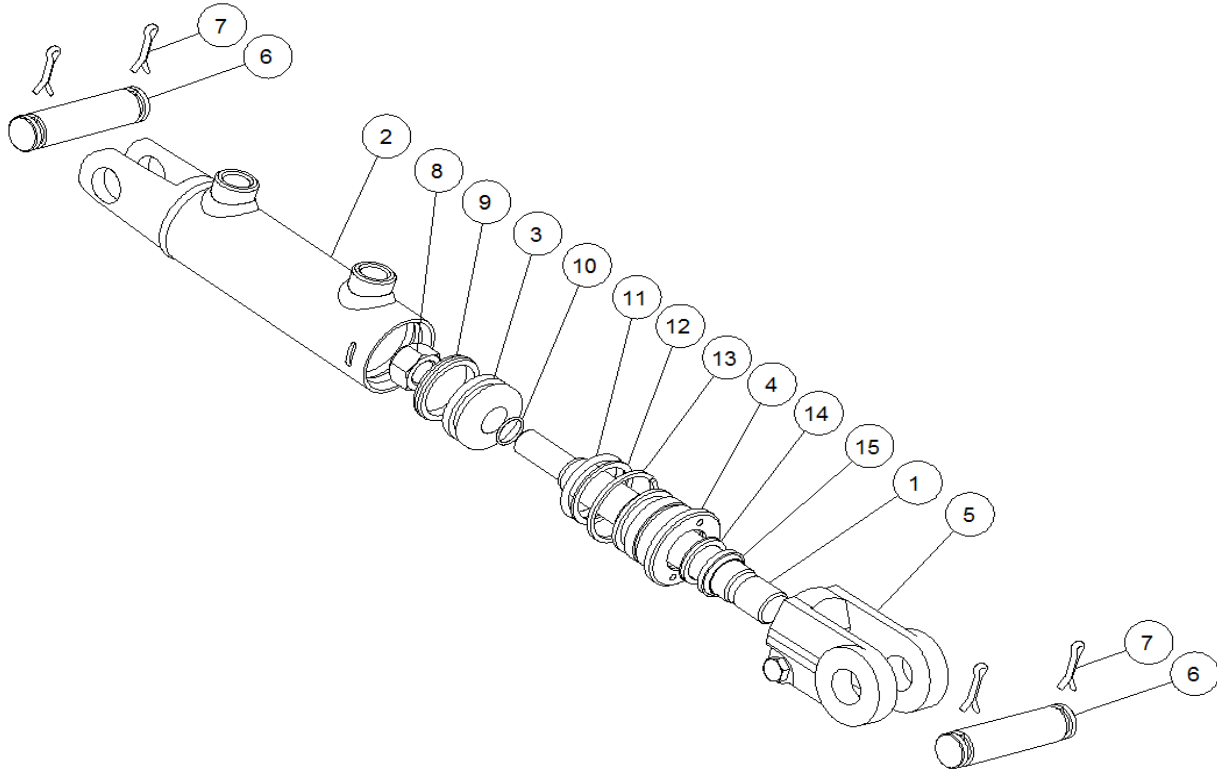

THE SWORD LINE

ALL PURPOSE LINE

PMC-43000 3.00" BORE

MODEL	ITEM	QUANTITY	PART NUMBER	DESCRIPTION
PMC-43000	12	1*	240061334	BU-WASHER
PMC-43000	13	1*	240037106	ROD U-CUP
PMC-43000	14	1*	230007300	SQ WIRE RETAINER
PMC-43000	15	1*	250001220	WIPER
PMC-43000	16	1**	270030300	INSTALLATION RING
PMC-43000		1	PMCK-43000	PACKING KIT

**ITEM NOT SHOWN BUT INCLUDED IN PACKING KIT