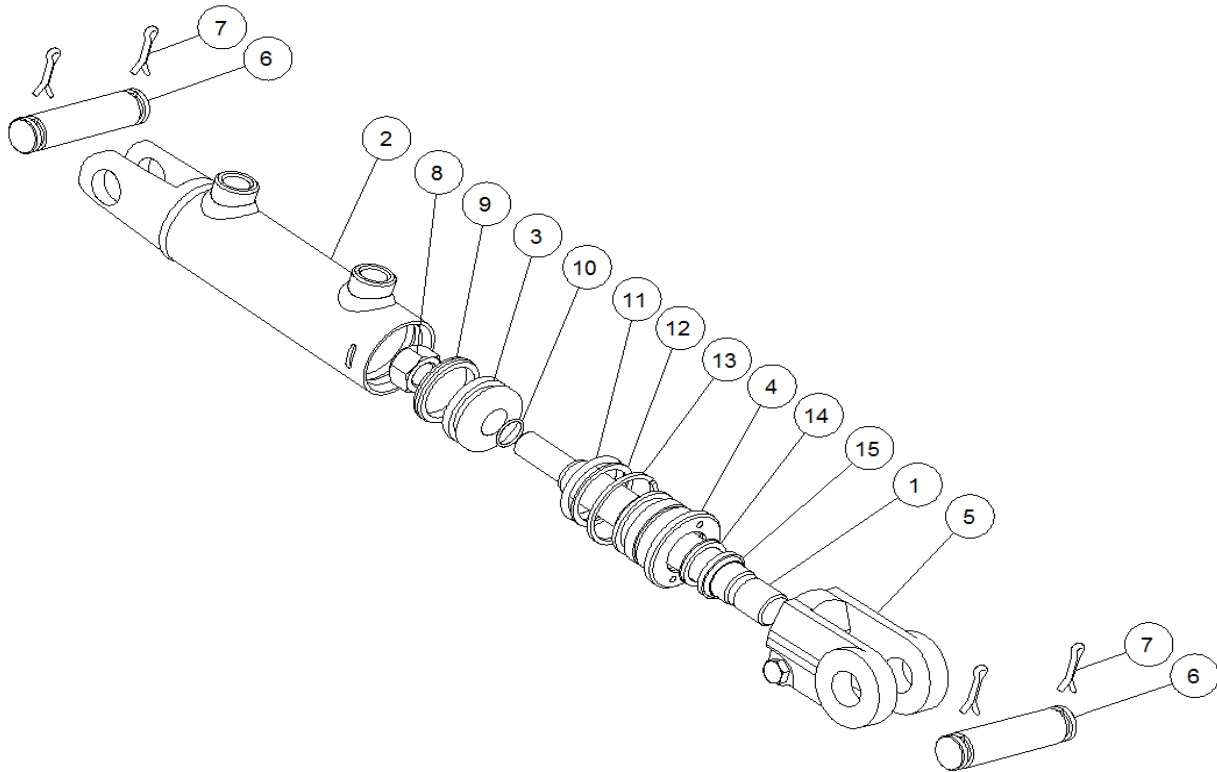

THE SWORD LINE

ALL PURPOSE LINE

PMC-43000 3.00" BORE

MODEL	ITEM	QUANTITY	PART NUMBER	DESCRIPTION
PMC-43008	1	1	010700381	PISTON ROD
PMC-43010	1	1	010700514	PISTON ROD
PMC-43012	1	1	010700515	PISTON ROD
PMC-43016	1	1	010700517	PISTON ROD
PMC-43020	1	1	010700519	PISTON ROD
PMC-43024	1	1	010700520	PISTON ROD
PMC-43008	2	1	061500491	BUTT AND TUBE ASSY
PMC-43010	2	1	061500553	BUTT AND TUBE ASSY
PMC-43012	2	1	061500554	BUTT AND TUBE ASSY
PMC-43016	2	1	061500556	BUTT AND TUBE ASSY
PMC-43020	2	1	061500558	BUTT AND TUBE ASSY
PMC-43024	2	1	061500559	BUTT AND TUBE ASSY
PMC-43000	3	1	071500215	PISTON
PMC-43000	4	1	081500267	GLAND
PMC-43000	5	1	100000423	CLEVIS ASSY
PMC-43000	6	2	190400001	CLEVIS PIN
PMC-43000	7	4	220001504	COTTER PIN
PMC-43000	8	1	220000210	LOCKNUT
PMC-43000	9	1*	240060334	TEFLON SEAL
PMC-43000	10	1*	240000022	O-RING
PMC-43000	11	1*	240000334	O-RING