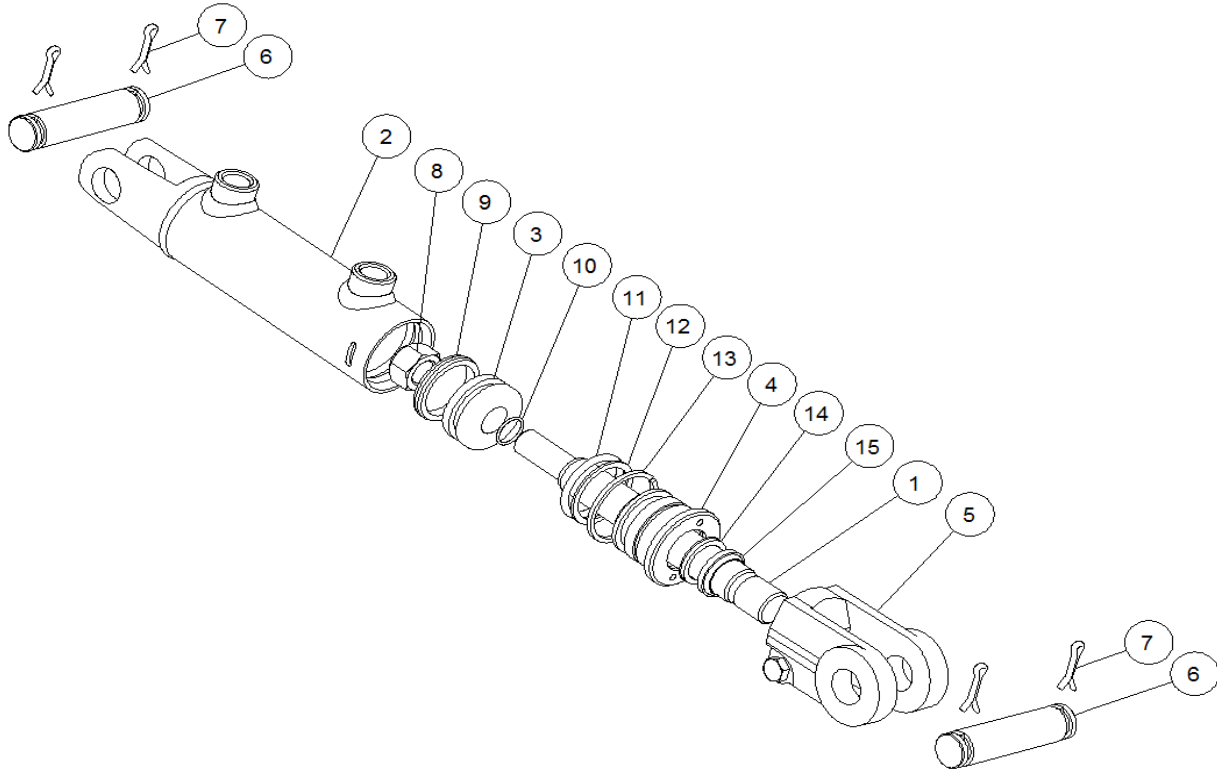

THE SWORD LINE

ALL PURPOSE LINE

PMC-43500 3.50" BORE

MODEL	ITEM	QUANTITY	PART NUMBER	DESCRIPTION
PMC-43500	12	1*	240061338	BU-WASHER
PMC-43500	13	1*	240020059	ROD U-CUP
PMC-43500	14	1*	230007350	SQ WIRE RETAINER
PMC-43500	15	1*	250001222	WIPER
PMC-43500	16	1**	270030350	INSTALLATION RING
PMC-43500		1	PMCK-43500	PACKING KIT

**ITEM NOT SHOWN BUT INCLUDED IN PACKING KIT