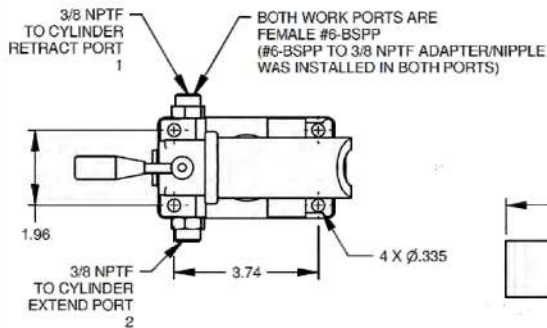

Hand Pumps – Double Acting Heads

MODEL No.	DESCRIPTION	SHIPPING WEIGHT (pounds)	LIST PRICE
WHP-15-DA	1.5 CUBIC INCH DOUBLE ACTING HEAD	10	249.00
WHP-21-DA	2.1 CUBIC INCH DOUBLE ACTING HEAD	10	256.00
240040088	HEAD / TANK SEAL KIT	1	50.00