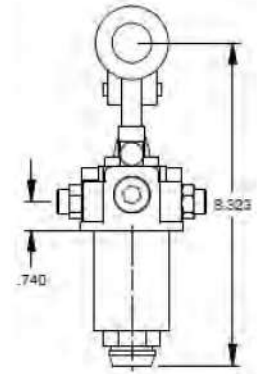

Hand Pumps – Double Acting Heads

MODEL No.	DESCRIPTION	SHIPPING WEIGHT (pounds)	LIST PRICE
WHP-15-DA	1.5 CUBIC INCH DOUBLE ACTING HEAD	10	249.00
WHP-21-DA	2.1 CUBIC INCH DOUBLE ACTING HEAD	10	256.00
240040088	HEAD / TANK SEAL KIT	1	50.00