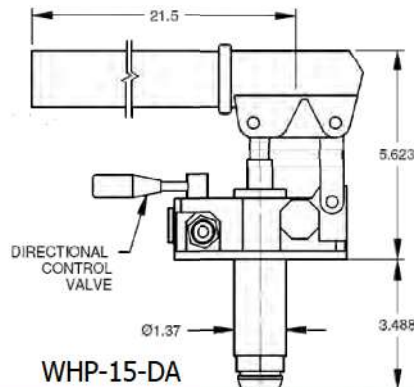

Hand Pumps – Double Acting Heads

MODEL No.	DESCRIPTION	SHIPPING WEIGHT (pounds)	LIST PRICE
WHP-15-DA	1.5 CUBIC INCH DOUBLE ACTING HEAD	10	249.00
WHP-21-DA	2.1 CUBIC INCH DOUBLE ACTING HEAD	10	256.00
240040088	HEAD / TANK SEAL KIT	1	50.00