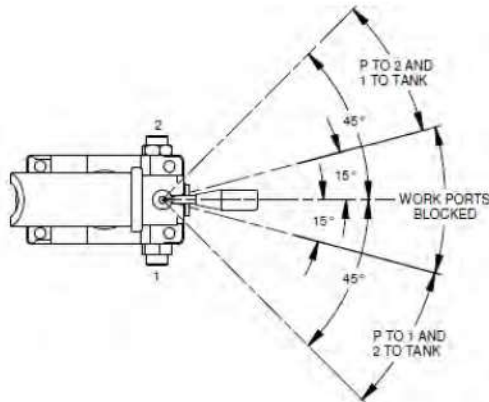

Hand Pumps – Double Acting Heads

MODEL No.	DESCRIPTION	SHIPPING WEIGHT (pounds)	LIST PRICE
WHP-15-DA	1.5 CUBIC INCH DOUBLE ACTING HEAD	10	249.00
WHP-21-DA	2.1 CUBIC INCH DOUBLE ACTING HEAD	10	256.00
240040088	HEAD / TANK SEAL KIT	1	50.00