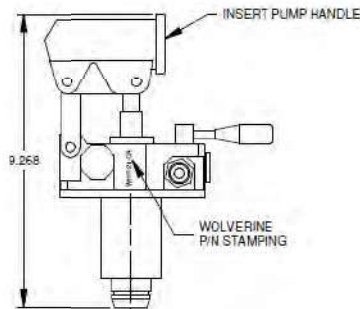

Hand Pumps – Double Acting Heads

MODEL No.	DESCRIPTION	SHIPPING WEIGHT (pounds)	LIST PRICE
WHP-15-DA	1.5 CUBIC INCH DOUBLE ACTING HEAD	10	249.00
WHP-21-DA	2.1 CUBIC INCH DOUBLE ACTING HEAD	10	256.00
240040088	HEAD / TANK SEAL KIT	1	50.00