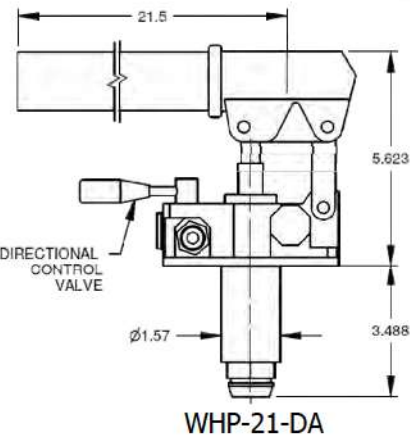

Hand Pumps – Double Acting Heads

MODEL No.	DESCRIPTION	SHIPPING WEIGHT (pounds)	LIST PRICE
WHP-15-DA	1.5 CUBIC INCH DOUBLE ACTING HEAD	10	249.00
WHP-21-DA	2.1 CUBIC INCH DOUBLE ACTING HEAD	10	256.00
240040088	HEAD / TANK SEAL KIT	1	50.00