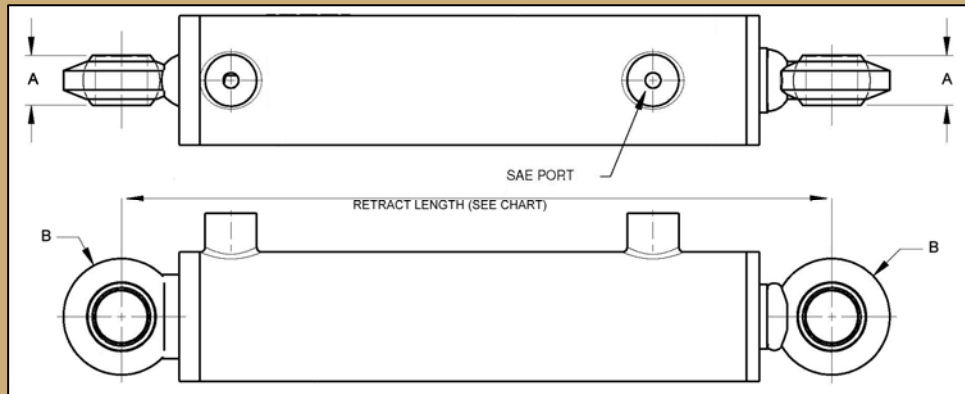

C Y L I N D E R S

Standard 3000 PSI Welded Swivel Ball End Cylinders

FEATURES:

- 100% tested for quality assurance
- Hard chrome rod plating for corrosion & wear resistance
- Cast steel end fittings for high strength & low cost
- Top port design
- SAE O-ring ports for reliable & leak-free connection
- Thread-in gland design for serviceability
- High luster black paint for protection from the elements
- Individually bagged & boxed for secure storage & transport
- Spherical End Fittings

MODEL	(A) SWIVEL WIDTH	(B) SWIVEL DIAMETER
WWSB1000-S	.97"	2.0"
WWSB1500-S	.97"	2.0"
WWSB2000-S	.97"	2.25"
WWSB2500-S	.97"	2.25"
WWSB3000-S	1.75"	3.13"

MODEL	BORE x STROKE			RETRACT	ROD DIA.	PORTS	PIN HOLE	WT/LBS	LIST PRICE
WWSB1004-S	1	X	4	10	0.625	#6 SAE	0.5	5	\$119.90
WWSB1006-S	1	X	6	12	0.625	#6 SAE	0.5	5	\$126.00
WWSB1008-S	1	X	8	14	0.625	#6 SAE	0.5	6	\$132.20
WWSB1010-S	1	X	10	16	0.625	#6 SAE	0.5	7	\$138.30
WWSB1012-S	1	X	12	18	0.625	#6 SAE	0.5	7	\$144.40