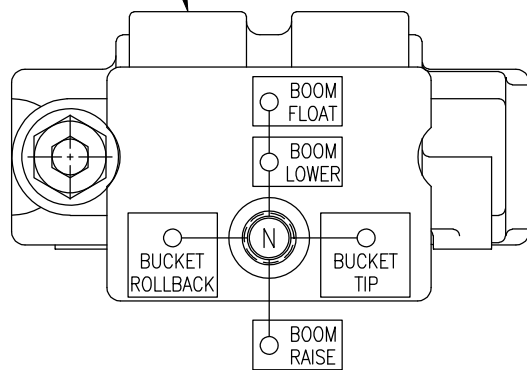

INSTALL VALVE WITH PORTS ON TOP
(OR FORWARD WITH VERTICAL SPOOLS)

JOYSTICK HANDLE OPERATION
LOOKING AT HANDLE KNOB

PRINCE MANUFACTURING CORPORATION
612 North Derby Lane, P.O. Box 7000
North Sioux City, South Dakota 57049-7000
www.princehyd.com

INSTALLATION INSTRUCTIONS
2-SPOOL RD5200 VALVE

DWG. NO. 672100050

DRAWN BY, DATE: WP 11/22/11
APPROVE BY, DATE: MO 11/22/11

REVISION: NC

SHT: 1 OF 1