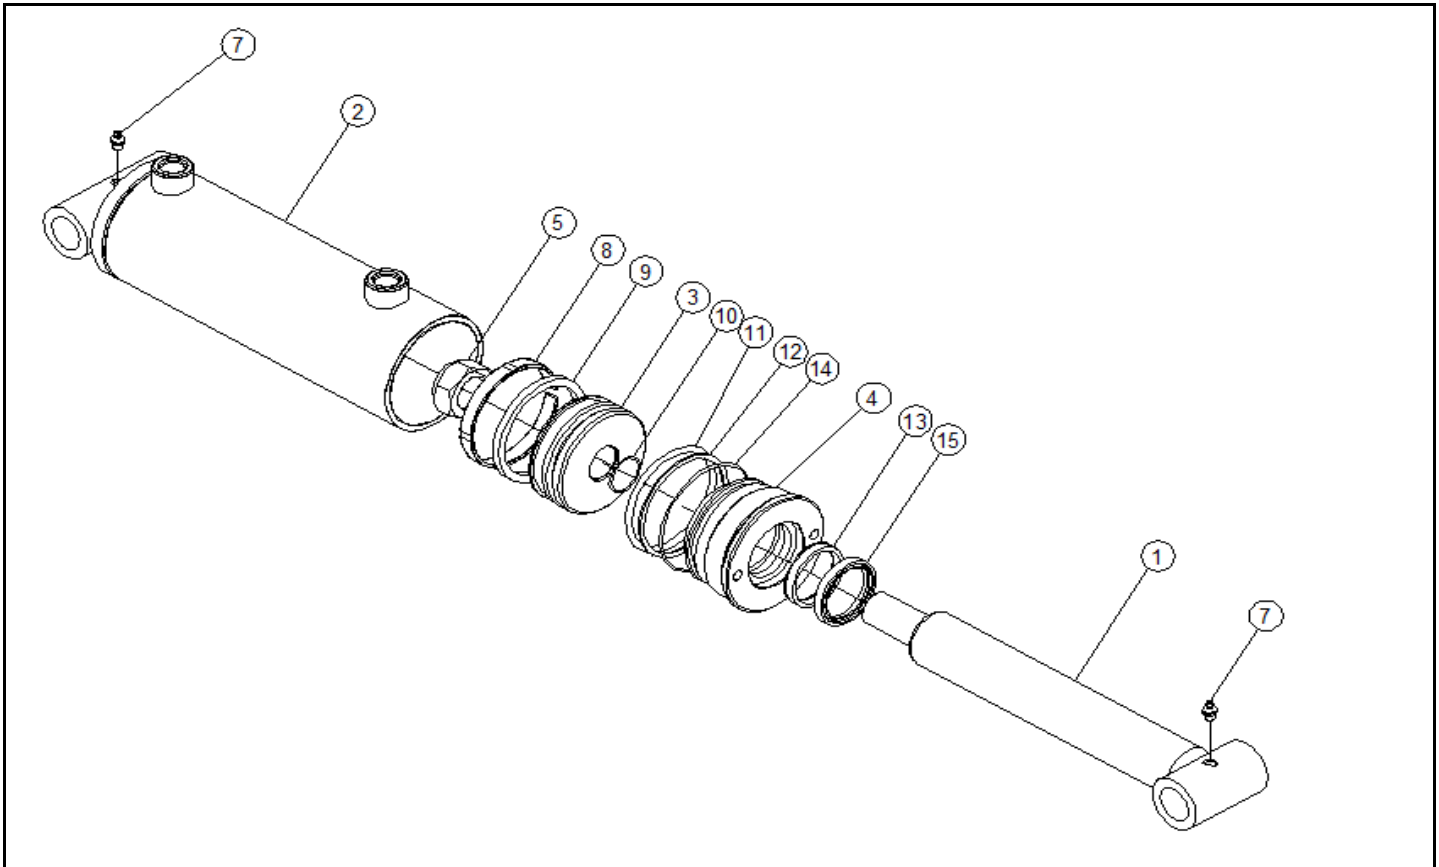

FORTRESS LINE

3000 PSI EXTENDED DUTY

SAE-64500 SERIES 4.50" BORE

MODEL	ITEM	QUANTITY	PART NUMBER	DESCRIPTION
		*	PMCK-64500	PACKING KIT