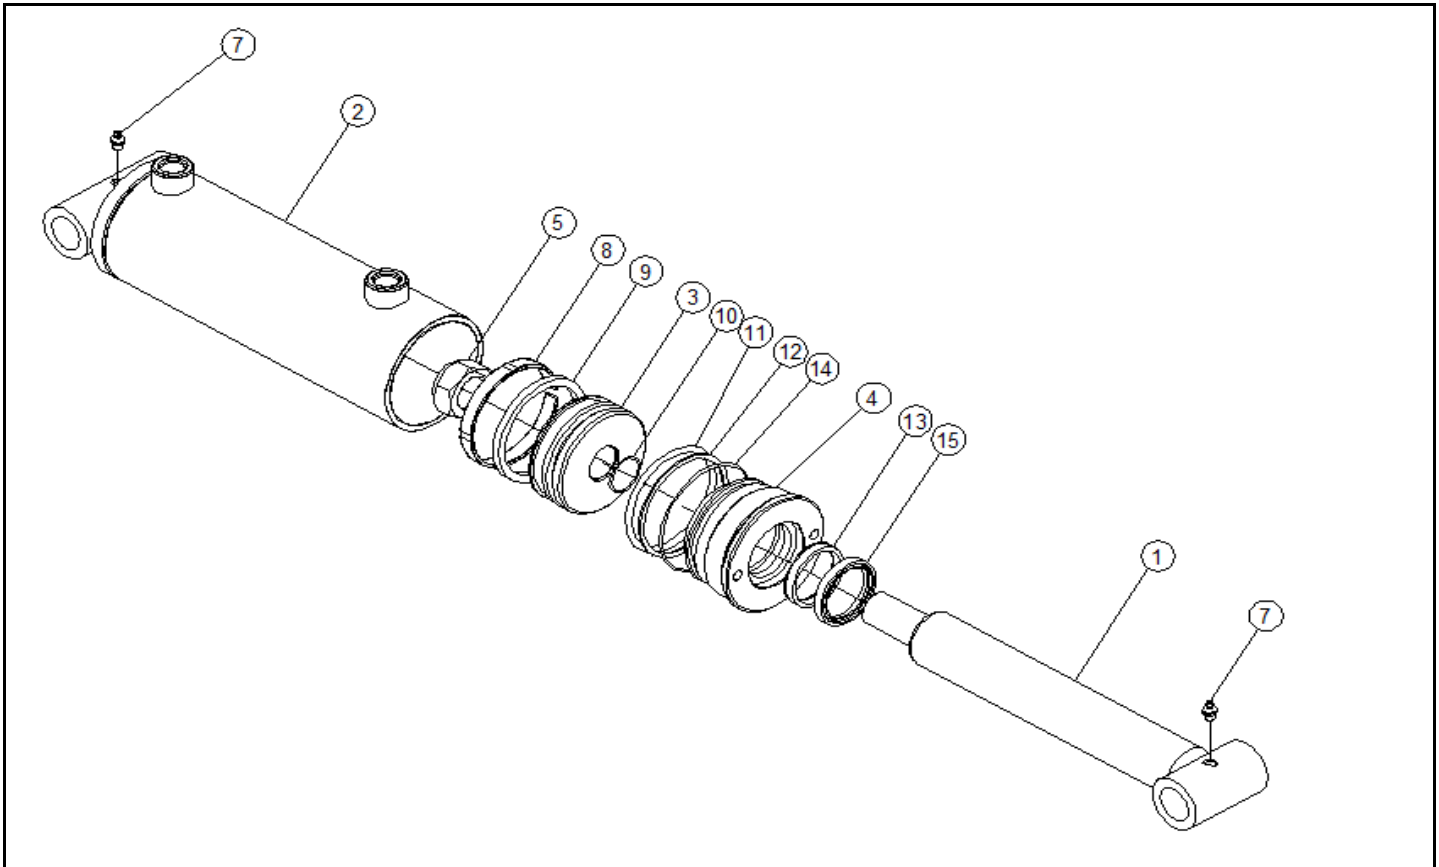

FORTRESS LINE

3000 PSI EXTENDED DUTY

SAE-64000 SERIES 4.00" BORE

MODEL	ITEM	QUANTITY	PART NUMBER	DESCRIPTION
		*	PMCK-64000	PACKING KIT